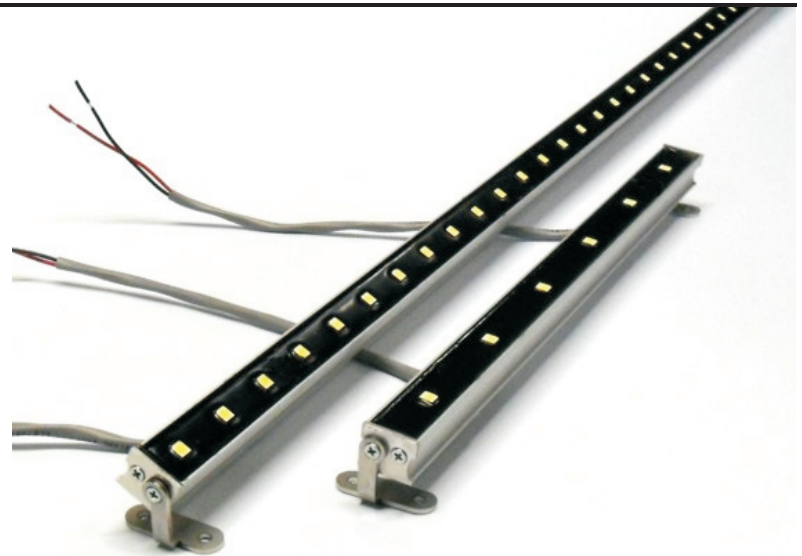

APEX LINEAR SERIES

Ideal for sign lighting, task lighting, display cabinets and accent lighting applications, the APEX offers impressive lumen-per-watt performance in a compact form factor.

Available in five color temperatures of White, in addition to static Red, Green, Blue and Amber, the APEX is built to be daisy-chain connected for continuous illumination with no visible breaks in light.

Powered by Formula's 24VDC power supplies, the APEX features on-board current control topology that not only ensures consistent brightness regardless of voltage drop or distance from power supply, it also ensures that LEDs are not driven beyond manufacturer specified limits in order to minimize heat and maximize life expectancy.

The extruded aluminum housing is anodized for durability and the stainless mounting brackets allow for full rotation and aiming of the light. A t-slot along the bottom of the housing allows for custom hardware to be secured with standard 10-24 square nut and threaded fasteners.

The APEX is available in an indoor (dry location) model, as well as a fully potted IP66 (wet/damp location) version.

MADE IN CANADA 

SPECIFICATIONS

	APEX 6 LED/FT	APEX 12 LED/FT
OPERATING VOLTAGE	24VDC	24VDC
LED SPACING	2.00" (50.8mm)	1.00" (25.4mm)
MAXIMUM DAISY CHAIN RUN	30 FT	20 FT
WATTS PER FOOT	1.32 Watts per foot	2.52 Watts per foot
CURRENT (A)	55 mA	105 mA
LUMENS PER FOOT	90 lm (5300K)	175 lm (5300K)
ENVIRONMENTAL RATING	Optional Dry or Damp/Wet	Optional Dry or Damp/Wet
SAFETY APPROVALS	ETL Listed	ETL Listed