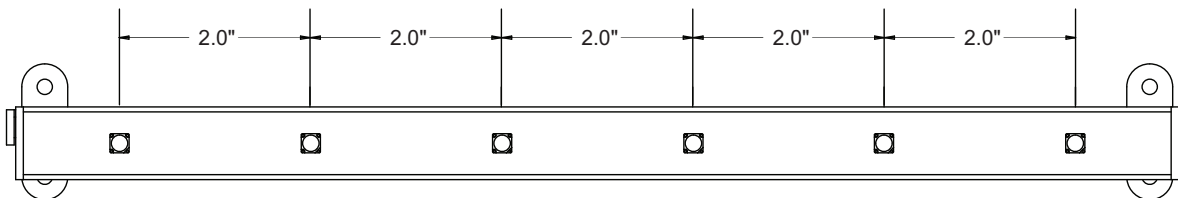

The extruded aluminum housing is anodized for durability and the stainless mounting brackets allow for full rotation and aiming of the light. A t-slot along the bottom of the housing allows for custom hardware to be secured with standard 10-24 square nut and threaded fasteners.

ORDERING CODE

AX	1	12	IN	W41																				
Family	Fixture Length	LEDs / FT	Environment Rating	Color																				
AX = Apex	1 = 1 FT 4 = 4 FT # - Custom	6 12	IN = INDOOR OUT = OUTDOOR	<table border="0"> <tr> <td></td> <td>RD = Red</td> <td></td> <td>W53 = 5300K</td> </tr> <tr> <td></td> <td>AM = Amber</td> <td></td> <td>W41 = 4100K</td> </tr> <tr> <td></td> <td>GR = Green</td> <td></td> <td>W35 = 3500K</td> </tr> <tr> <td></td> <td>BL = Blue</td> <td></td> <td>W30 = 3000K</td> </tr> <tr> <td></td> <td>RGB</td> <td></td> <td>W27 = 2700K</td> </tr> </table>		RD = Red		W53 = 5300K		AM = Amber		W41 = 4100K		GR = Green		W35 = 3500K		BL = Blue		W30 = 3000K		RGB		W27 = 2700K
	RD = Red		W53 = 5300K																					
	AM = Amber		W41 = 4100K																					
	GR = Green		W35 = 3500K																					
	BL = Blue		W30 = 3000K																					
	RGB		W27 = 2700K																					

PHYSICAL DIMENSIONS

LED SPACING

AX1 - 12

AX1 - 6