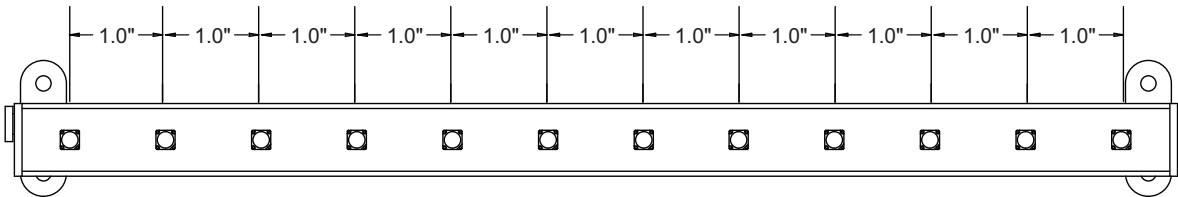

LED SPACING

AX1 - 12