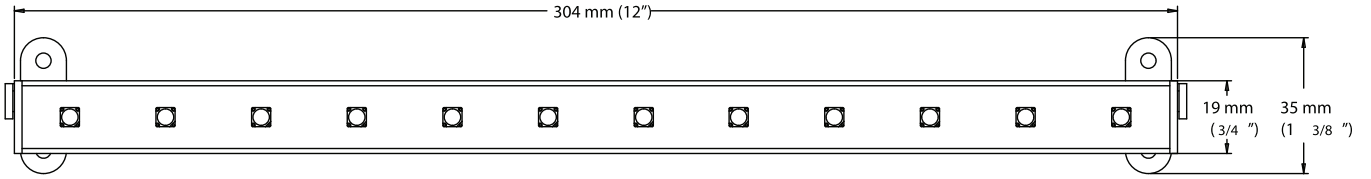

PHYSICAL DIMENSIONS