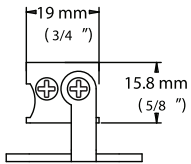

The APEX is available in an indoor (dry location) model, as well as a fully potted IP66 (wet/damp location) version.

MADE IN CANADA 

SPECIFICATIONS

	APEX 6 LED/FT	APEX 12 LED/FT
OPERATING VOLTAGE	24VDC	24VDC
LED SPACING	2.00" (50.8mm)	1.00" (25.4mm)
MAXIMUM DAISY CHAIN RUN	30 FT	20 FT
WATTS PER FOOT	1.32 Watts per foot	2.52 Watts per foot
CURRENT (A)	55 mA	105 mA
LUMENS PER FOOT	90 lm (5300K)	175 lm (5300K)
ENVIRONMENTAL RATING	Optional Dry or Damp/Wet	Optional Dry or Damp/Wet
SAFETY APPROVALS	ETL Listed	ETL Listed

ORDERING CODE

AX	1	12	IN	W41																				
Family	Fixture Length	LEDs / FT	Environment Rating	Color																				
AX = Apex	1 = 1 FT 4 = 4 FT # - Custom	6 12	IN = INDOOR OUT = OUTDOOR	<table border="0"> <tr> <td></td> <td>RD = Red</td> <td></td> <td>W53 = 5300K</td> </tr> <tr> <td></td> <td>AM = Amber</td> <td></td> <td>W41 = 4100K</td> </tr> <tr> <td></td> <td>GR = Green</td> <td></td> <td>W35 = 3500K</td> </tr> <tr> <td></td> <td>BL = Blue</td> <td></td> <td>W30 = 3000K</td> </tr> <tr> <td></td> <td>RGB</td> <td></td> <td>W27 = 2700K</td> </tr> </table>		RD = Red		W53 = 5300K		AM = Amber		W41 = 4100K		GR = Green		W35 = 3500K		BL = Blue		W30 = 3000K		RGB		W27 = 2700K
	RD = Red		W53 = 5300K																					
	AM = Amber		W41 = 4100K																					
	GR = Green		W35 = 3500K																					
	BL = Blue		W30 = 3000K																					
	RGB		W27 = 2700K																					

PHYSICAL DIMENSIONS

LED SPACING

AX1 - 12

AX1 - 6