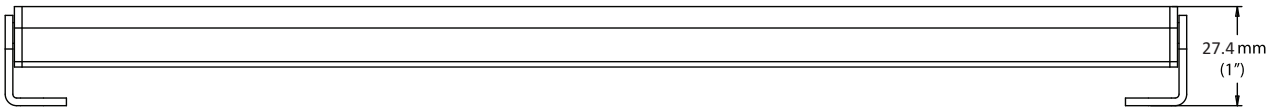

PHYSICAL DIMENSIONS